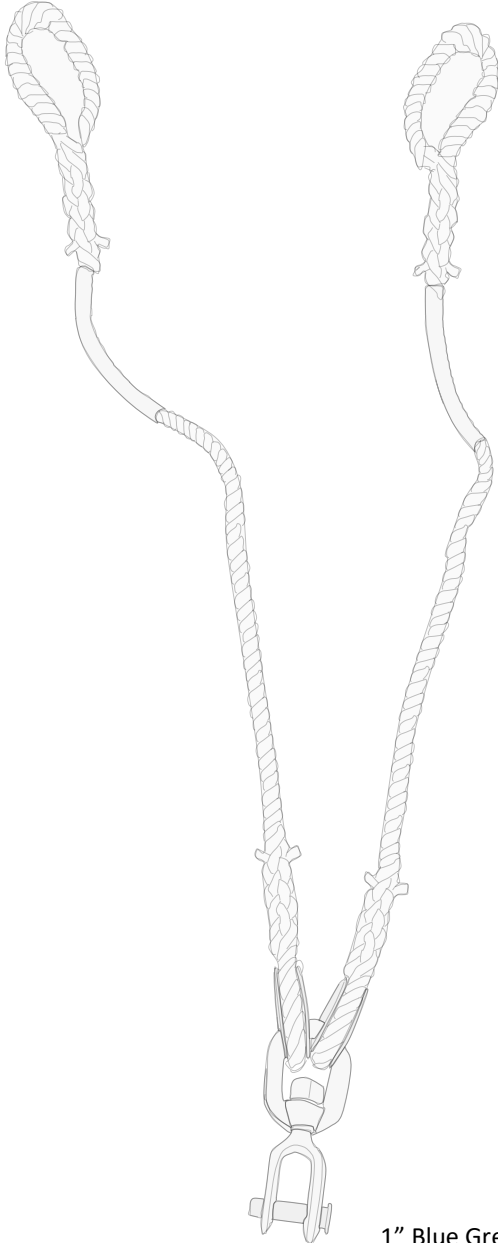

Mooring Bridles

Recommended Sizing

LENGTH	DISPLACEMENT	LINE SIZE
Up to 25'	Less than 5,000 lbs.	5/8"
26' – 35'	Less than 14,000 lbs.	3/4"
36' – 41'	Less than 19,000 lbs.	7/8"
42' – 48'	Less than 24,000 lbs.	1"

Pricing

LINE SIZE	5/8"	3/4"	7/8"	1"
Base price with new hardware	\$175	\$210	\$300	\$325
Base price with existing hardware	\$150	\$175	\$215	\$250

Options

Sew on Leather Chafe Guards

\$3.00 an inch/\$90.00 for both lengths

1" Blue Grey Leather (2) 15" Lengths	BOA CG 1-BG	\$29.95
7/8" Blue Grey Leather (2) 15" Lengths	BOA CG 78-BG	\$29.95
3/4" Blue Grey Leather (2) 15" Lengths	BOA CG 34-BG	\$27.95
5/8" Blue Grey Leather (2) 15" Lengths	BOA CG 58-BG	\$24.99
1/2" Blue Grey Leather (2) 15" Lengths	BOA CG 12-BG	\$16.30