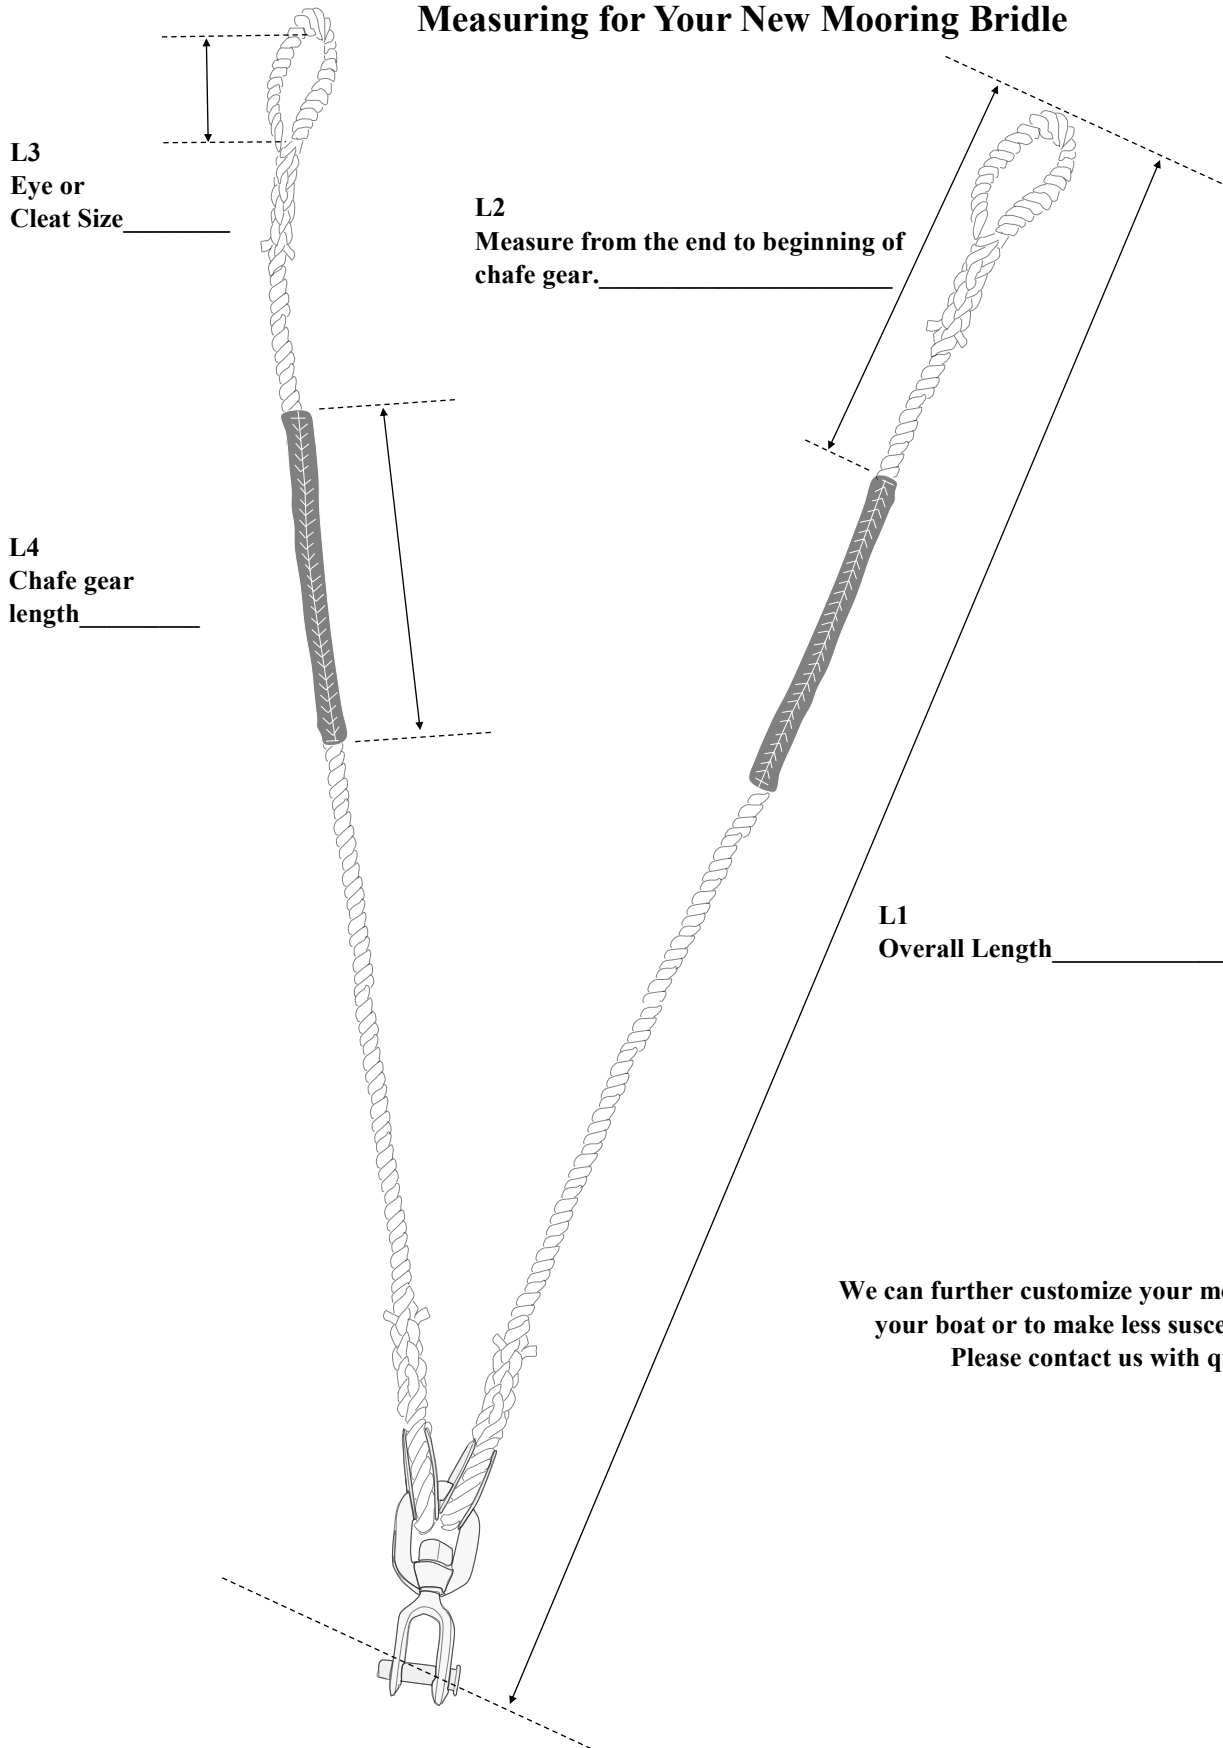

Measuring for Your New Mooring Bridle

We can further customize your mooring bridle to fit your boat or to make less susceptible to chafe. Please contact us with questions.